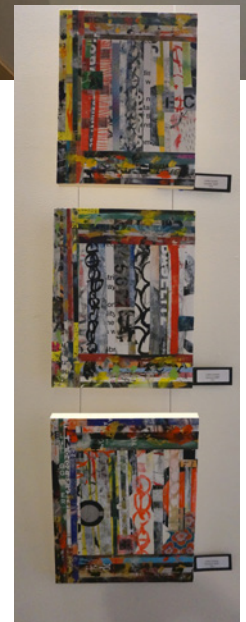

Northwest Collage Society Summer 2015 Juried Exhibit at Rosehill Community Center Gallery, Mukilteo, WA

Juried by Donna Watson

Northwest Collage Society Summer 2015 Juried Exhibit Awards

Rosehill Community Center Art Gallery – Juror: Donna Watson

Gay Jensen Award for Innovation
Elizabeth Halfacre, *Bookmark*

NWCS Award
Barbara Solomon, *Keys to the Kingdom*

NWCS Summer Award
Suzy Kueckelhan, *Passage of Time*

Merit Award
Kim Weers, *The Path II*

Eleanor Wolters Smith
Memorial Award
Susan K Miller, *Triangulation*